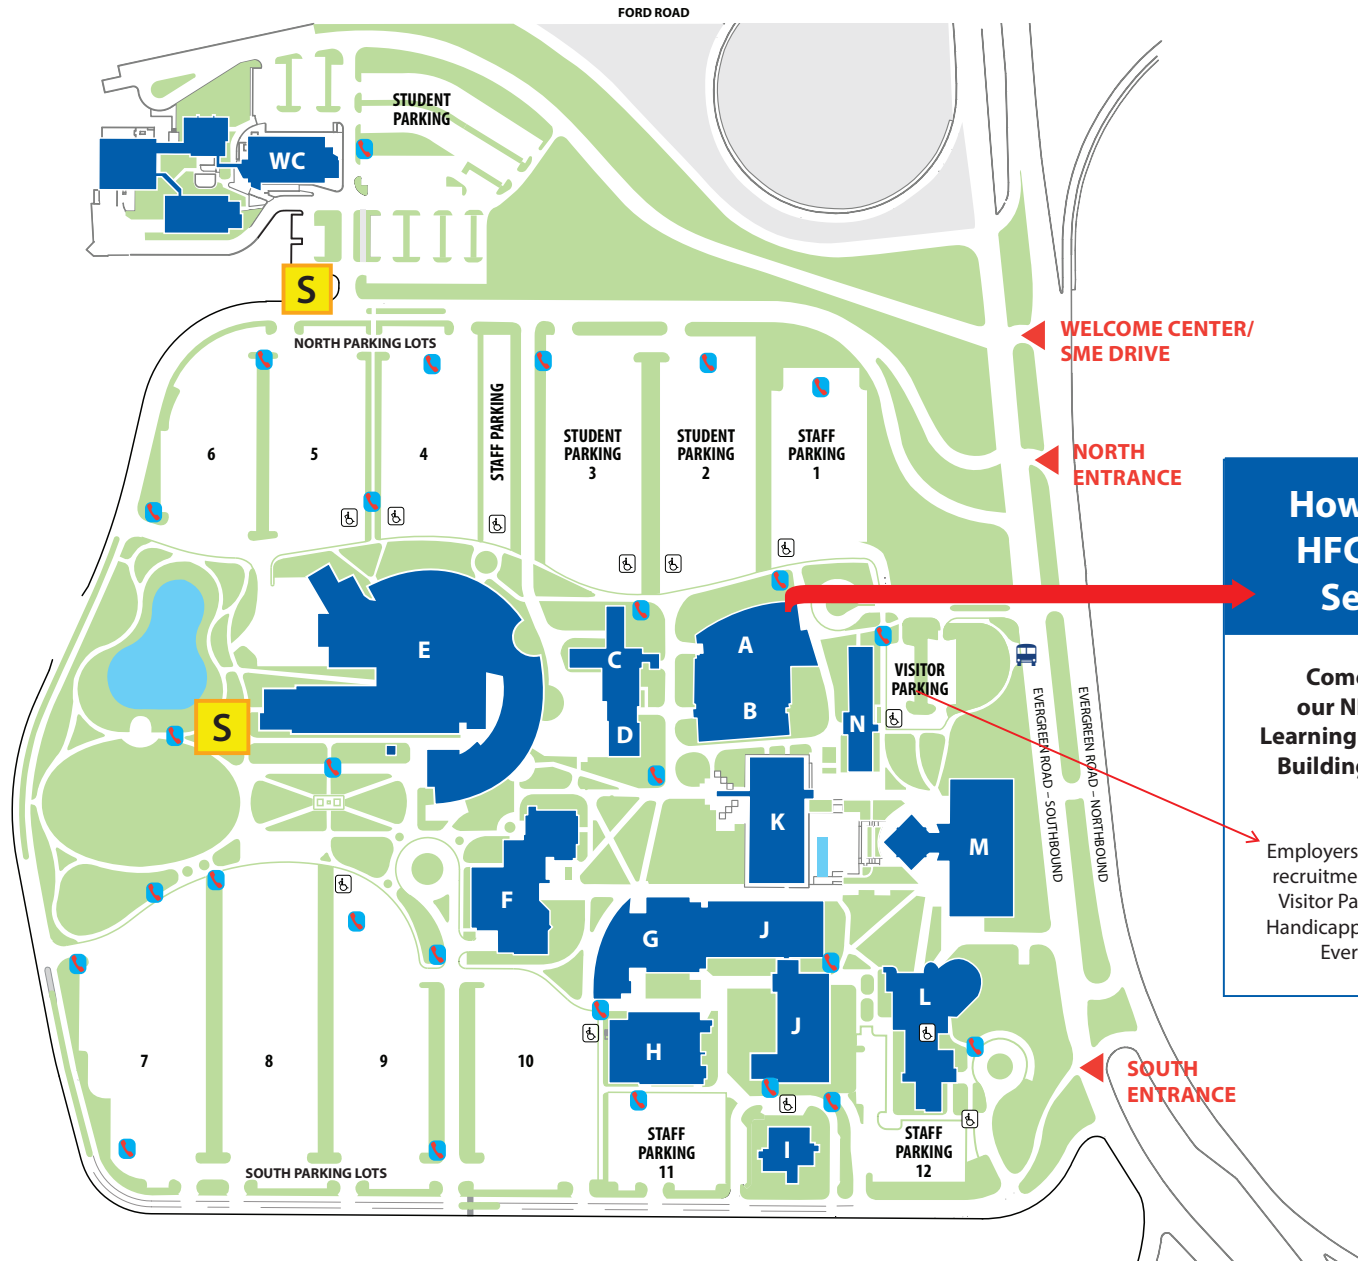

## LEGEND

-  Emergency Blue Light Phones
-  Handicapped Parking
-  M-Dot Bus Stop
-  Smoking Zone

- A Learning Success Center**  
 Assisted Learning Services  
 Career Services  
 Counseling  
 Learning Lab  
 Student Outreach and Support
- B Eshleman Library**  
 Media Center
- C College Store**
- D Facilities Services**  
 Purchasing  
 Shipping and Receiving
- E Technology Building**  
 Ghafari Conference Room E-123
- F MacKenzie Fine Arts Center**  
 Adray Auditorium  
 Sisson Art Gallery
- G Health Sciences Education Center**  
 Hackett Conference Room G-150
- H Athletic Memorial Building**  
 Fitness Center  
 Gym
- I Child Development Center**
- J Science Building**  
 Planetarium
- K Reuther Liberal Arts Building**  
 English Language Institute
- L Andrew A. Mazzara Administrative Services and Conference Center**  
 Forfa Auditorium  
 Berry Amphitheater  
 Rosenau Board Room (A, B, C)
- M Student and Culinary Arts Center**  
 Kuhlmann Dining Room  
 Fifty-One O One Restaurant  
 Skylight Cafe  
 Student Activities  
 WHFR Radio Station 89.3 FM
- MT Michigan Technical Education Center M-TEC**
- N Campus Safety**
- SN School of Nursing**
- WC Welcome Center**  
 Community Rooms

## How to Find HFC Career Services

**Come visit us at our NEW location Learning Success Center Building A Room 113**

Employers doing on campus recruitment can park in the Visitor Parking Lot, via the Handicapped Entrance off of Evergreen Road.