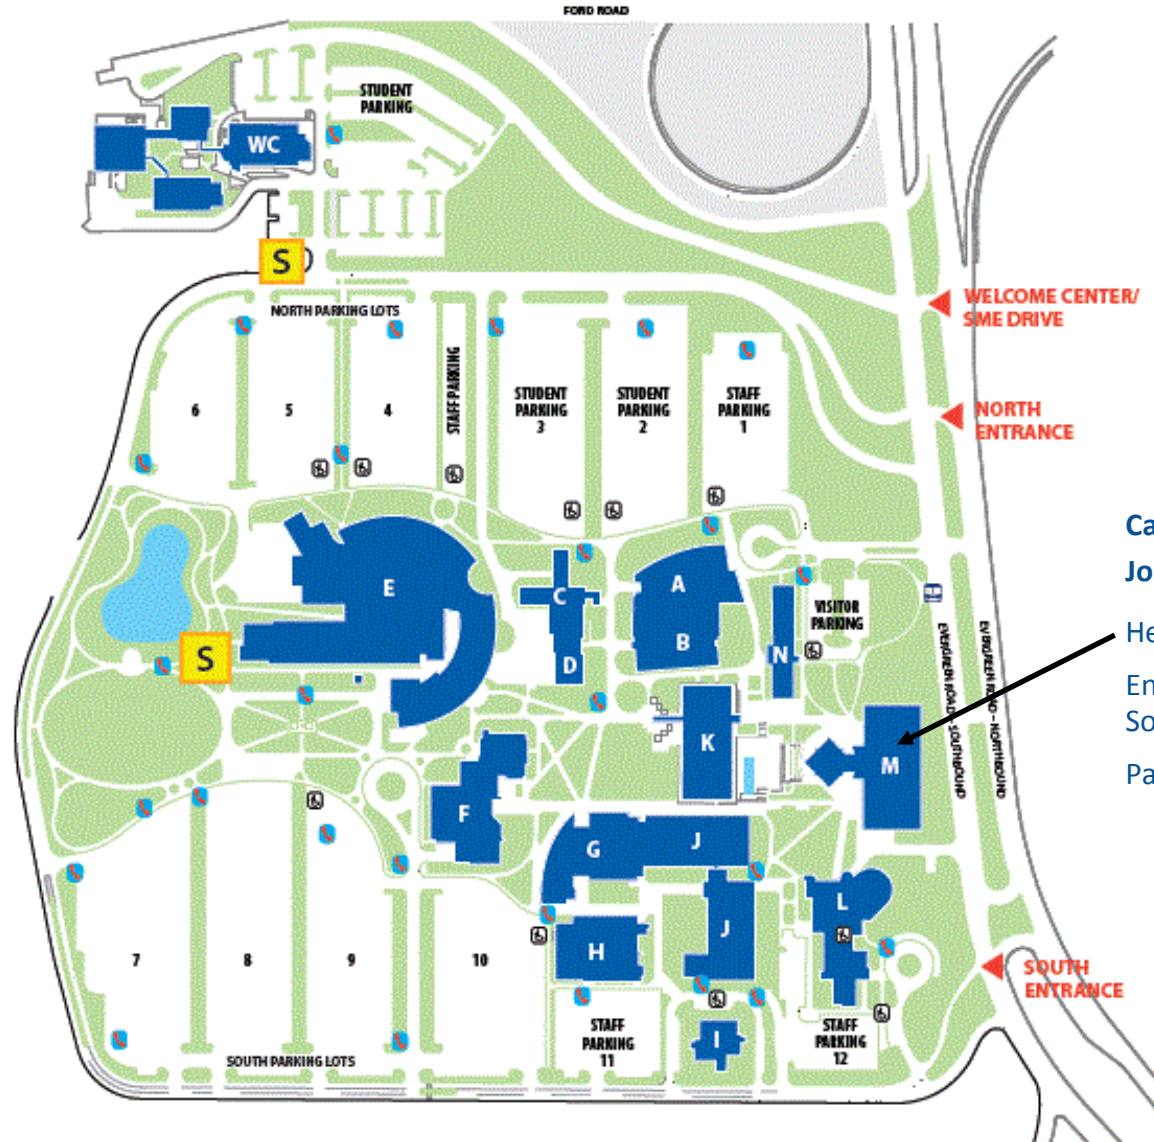

Questions on Parking? Contact the Career Services Office at 313-845-9618

LEGEND	
	Emergency Blue Light Phones
	Handicapped Parking
	M-Dot Bus Stop
	Smoking Zone
A	Learning Success Center Assisted Learning Services Career Services Counseling Learning Lab Student Outreach Services
B	Eshleman Library Media Center
C	College Store
D	Facilities Services Purchasing Shipping and Receiving
E	Technology Building Ghafari Conference Room E-123
F	MacKenzie Fine Arts Center Adray Auditorium Sisson Art Gallery
G	Health Sciences Education Center Hackett Conference Room G-150
H	Athletic Memorial Building Fitness Center Gym
I	Child Development Center
J	Science Building Planetarium
K	Routher Liberal Arts Building English Language Institute
L	Andrew A. Mazzara Administrative Services and Conference Center Forfa Auditorium Berry Amphitheater Rosenau Board Room (A, B, C)
M	Student and Culinary Arts Center Kuhlmann Dining Room Fifty-One O One Restaurant Skylight Cafe Student Activities WHFR Radio Station 89.3 FM
MT	Michigan Technical Education Center M-TEC
N	Campus Safety
SN	School of Nursing
WC	Welcome Center Community Rooms

Career Fair  
Job Seeker Parking

Held in Building M  
Enter campus at North or South Entrance.  
Park in ANY Student Lot